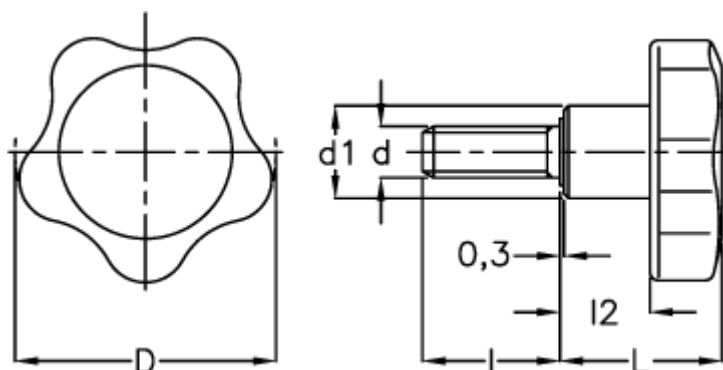

Data Sheet

Article number: 2302166591

Description: E+G Lobe knobs
VC.692/60 SST-p-M12x30

Measures

D	= 60
d1	= 21
d 6g	= M12
l	= 30
L	= 36.5
l2	= 21